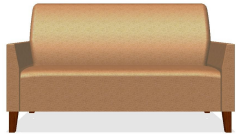

**6170** Graded in Fabric Price Shipping Weight

		COM	1	2	3	4	5	6	7	8	9		
		Fully Upholstered Lounge Chair											
	COM	COL											
	Yds	SF											lb.
6170	4.50	81	1,084	1,264	1,498	1,557	1,611	1,678	1,746	1,827	1,894	2,614	65
	H:	36					Seat:		Upholstered				
	W:	30					Back:		Upholstered				
	D:	33					Species:		European Beech				
	SH:	20											Per Carton:
	AH:	26											1

Note: Yardage is calculated for each chair. If a repeating fabric is selected, then use guidelines in the "Terms and Conditions" section.

**6172**

		COM	COL											
		Fully Upholstered Loveseat												
	COM	COL												
	Yds	SF											lb.	
6172	6.25	113	1,414	1,664	1,989	2,071	2,146	2,239	2,333	2,446	2,539	3,539	90	
		IN												
	H:	36					Seat:		Upholstered					
	W:	51					Back:		Upholstered					
	D:	33					Species:		European Beech					
	SH:	20											Per Carton:	
	AH:	26											1	

Note: Yardage is calculated for each loveseat. If a repeating fabric is selected, then use guidelines in the "Terms and Conditions" section.

**6174**

		COM	COL											
		Fully Upholstered Sofa												
	COM	COL												
	Yds	SF											lb.	
6174	8.25	149	1,621	1,951	2,380	2,488	2,587	2,710	2,834	2,983	3,106	4,426	125	
		IN												
	H:	36					Seat:		Upholstered					
	W:	73					Back:		Upholstered					
	D:	33					Species:		European Beech					
	SH:	20											Per Carton:	
	AH:	26											1	