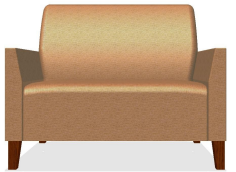

The Genoa is a fully upholstered lounge chair with wood legs.  
Available in our standard and signature finishes, call for custom finish requirements.

145 W. Main Street • Newport, TN 37821 • T: (423) 623-4445 • F: (423) 625-4949 • W: www.valorefurniture.com

**6170** Graded in Fabric Price Shipping Weight

		COM	1	2	3	4	5	6	7	8	9		
		Fully Upholstered Lounge Chair											
	COM	COL											
	Yds	SF											lb.
6170	4.50	81	1,084	1,264	1,498	1,557	1,611	1,678	1,746	1,827	1,894	2,614	65
	H:	36					Seat:		Upholstered				
	W:	30					Back:		Upholstered				
	D:	33					Species:		European Beech				
	SH:	20											Per Carton:
	AH:	26											1

Note: Yardage is calculated for each chair. If a repeating fabric is selected, then use guidelines in the "Terms and Conditions" section.

**6172**

		COM	COL											
		Fully Upholstered Loveseat												
	COM	COL												
	Yds	SF											lb.	
6172	6.25	113	1,414	1,664	1,989	2,071	2,146	2,239	2,333	2,446	2,539	3,539	90	
		IN												
	H:	36					Seat:		Upholstered					
	W:	51					Back:		Upholstered					
	D:	33					Species:		European Beech					
	SH:	20											Per Carton:	
	AH:	26											1	