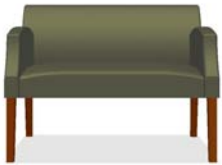

6240	Graded in Fabric Price											Shipping Weight
	COM	1	2	3 / COL	4	5	6	7	8	9		

Fully Upholstered Lounge Chair

6240	COM	COL										lb.	
	Yds	SF											
	4.00	72	753	913	1,121	1,173	1,221	1,281	1,341	1,413	1,473	2,113	45
		IN											
	H:	32										Seat: Upholstered	
	W:	25										Back: Upholstered	
	D:	26										Species: European Beech	
	SH:	18										Per Carton: 1	
AH:	25												

Note: Yardage is calculated for each chair. If a repeating fabric is selected, then use guidelines in the "Terms and Conditions" section.

6242

Fully Upholstered Loveseat

6242	COM	COL										lb.	
	Yds	SF											
	8.00	144	1,876	2,196	2,612	2,716	2,812	2,932	3,052	3,196	3,316	4,596	70
		IN											
	H:	32										Seat: Upholstered	
	W:	44										Back: Upholstered	
	D:	26										Species: European Beech	
	SH:	18										Per Carton: 1	
AH:	25												